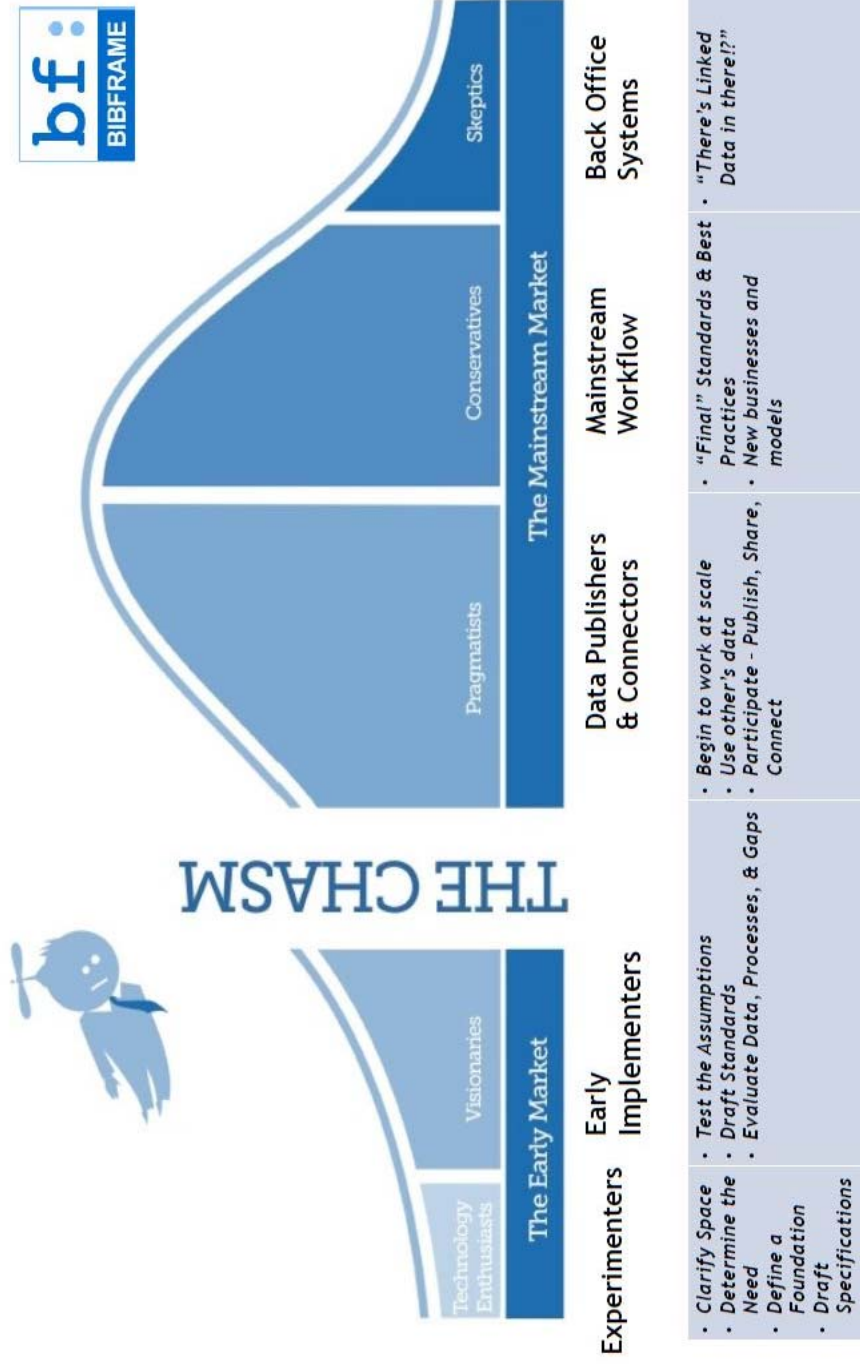

Libhub at Multnomah County Library

Erica Findley, Cataloging/Metadata Librarian

Libhub

Leading, Learning, and Linking

The
Library.Link
Network

Our Journey

Expectations of Library Web Visibility

“When my community searches the Web for something we have, we better show up as an option.”

- Chuck Gibson, Director & CEO
Worthington Public Library

Libhub, Bibframe, Linked data, oh my!

What is in it for us?

What we know so far...

2,063,003 sessions

24,186 referrals

The Aspern Papers by Henry James

Oregon California New York Texas England

17 holds completed

What we know so far...

Google search terms

Link pages found in Google and their rank

How many resources are indexed in Google

What is NOT indexed

Phases of Linked Data / BIBFRAME Adoption